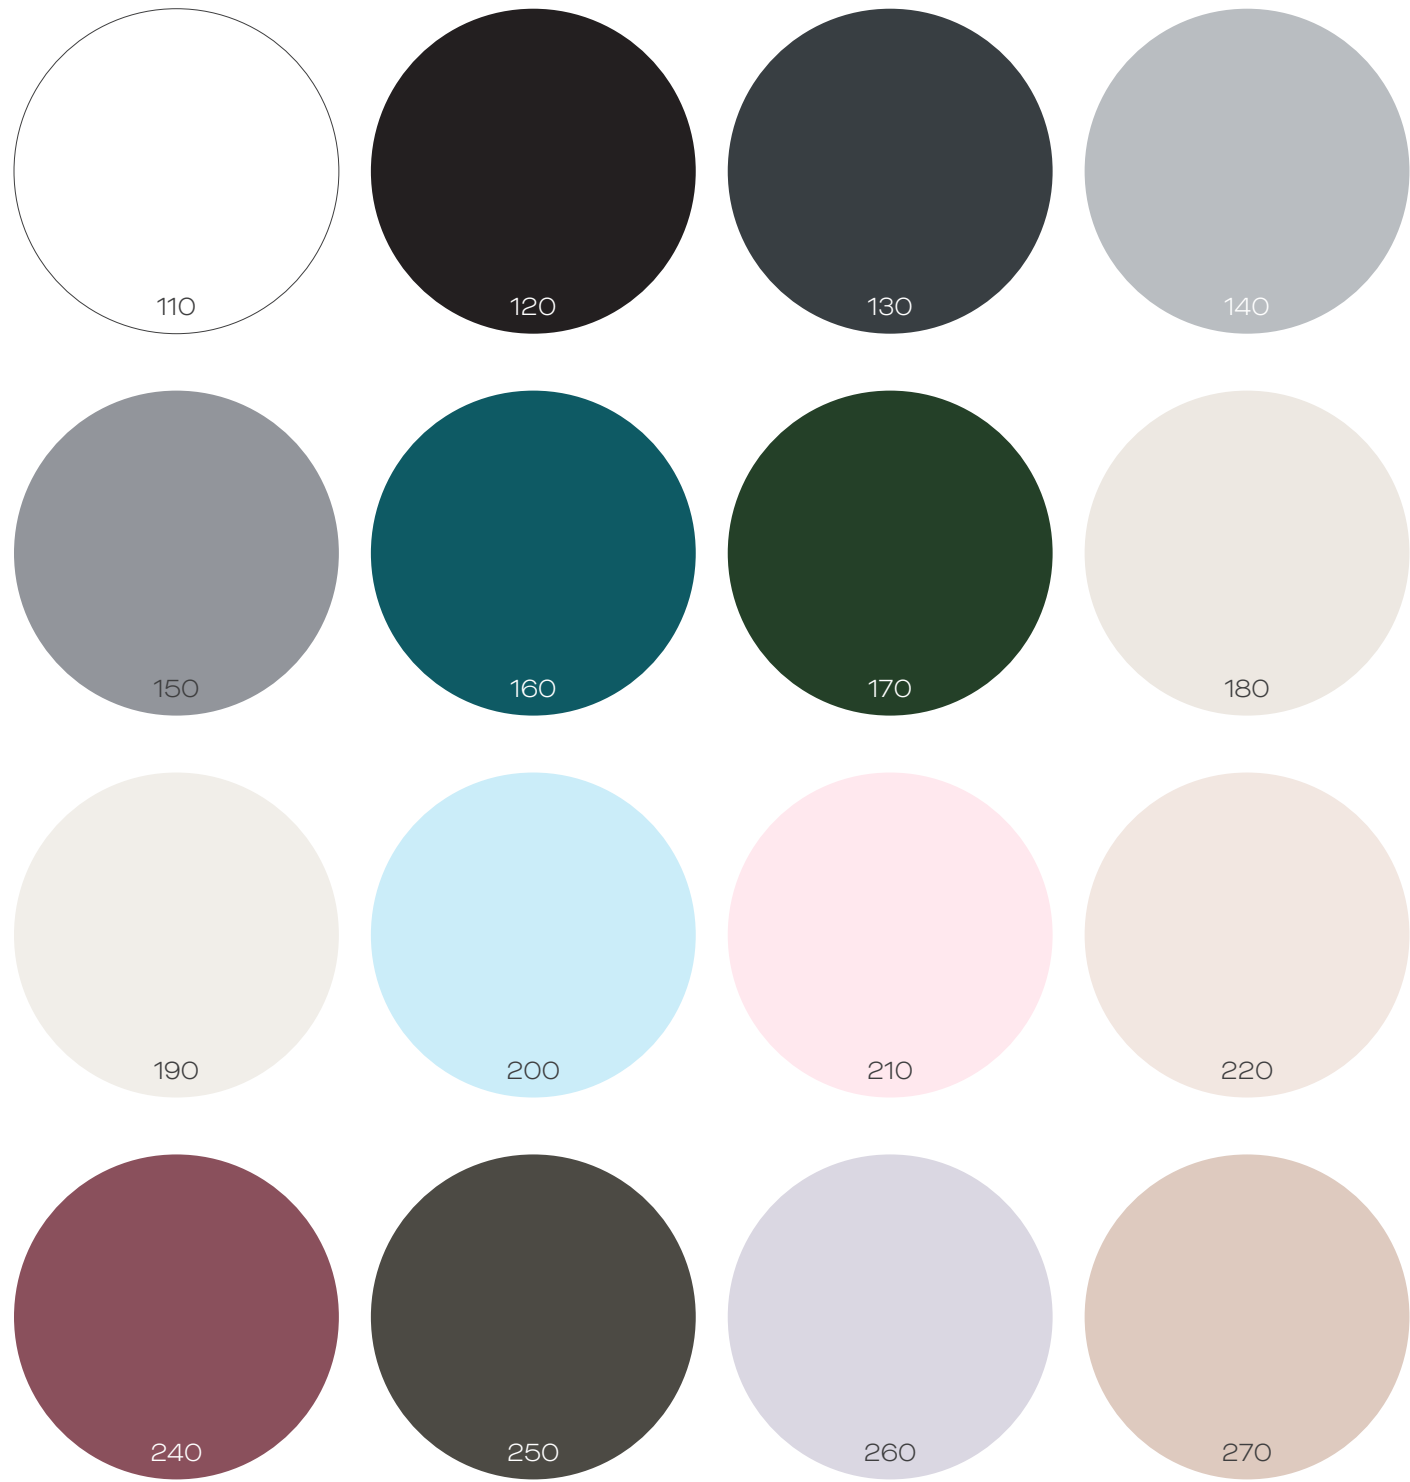

renklercolors