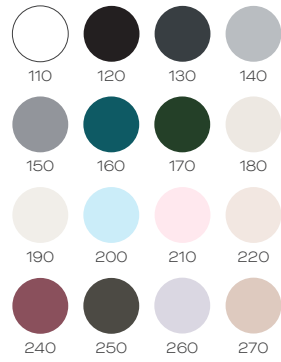

renkler colors

- 110
- 120
- 130
- 140
- 150
- 160
- 170
- 180
- 190
- 200
- 210
- 220
- 230
- 240
- 250
- 260
- 270

orion

ORION

orion wood

renkler colors

- | | | | |
|-----|-----|-----|-----|
| | | | |
| 110 | 120 | 130 | 140 |
| | | | |
| 150 | 160 | 170 | 180 |
| | | | |
| 190 | 200 | 210 | 220 |
| | | | |
| 230 | 240 | 250 | 260 |
| | | | |
| 270 | | | |

renkler
colors

GOLD

SILVER

BRONZE

MODEL A
200cm

MODEL B
100cm

125cm

MODEL A
200cm

renkler colors

MODEL B
100cm

125cm

renkler colors

MODEL A
200cm

125cm

renkler
colors

BAĞDAT

MODEL A
200cm

125cm

renkler
colors

SOFIA

MODEL A
200cm

ROMA

renkler
colors

DOHA