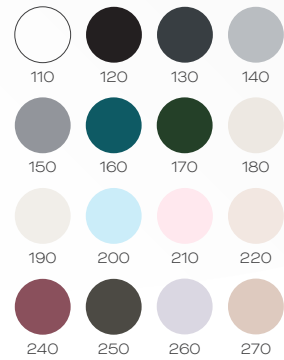

renkler colors

- 110
- 120
- 130
- 140
- 150
- 160
- 170
- 180
- 190
- 200
- 210
- 220
- 230
- 240
- 250
- 260
- 270

orion

ORION

orion wood

renkler colors

- | | | | |
|-----|-----|-----|-----|
| | | | |
| 110 | 120 | 130 | 140 |
| | | | |
| 150 | 160 | 170 | 180 |
| | | | |
| 190 | 200 | 210 | 220 |
| | | | |
| 230 | 240 | 250 | 260 |
| | | | |
| 270 | | | |

renkler
colors

GOLD

SILVER

BRONZE

MODEL A
200cm

MODEL B
100cm

125cm

MODEL A
200cm

MODEL B
100cm

125cm

VELLA

VELLA GOLD

MODEL A
200cm

MODEL A
200cm

MODEL B
100cm

125cm

renkler colors

MODEL B
100cm

125cm

renkler colors

MODEL A
200cm

125cm

renkler
colors

BAĞDAT