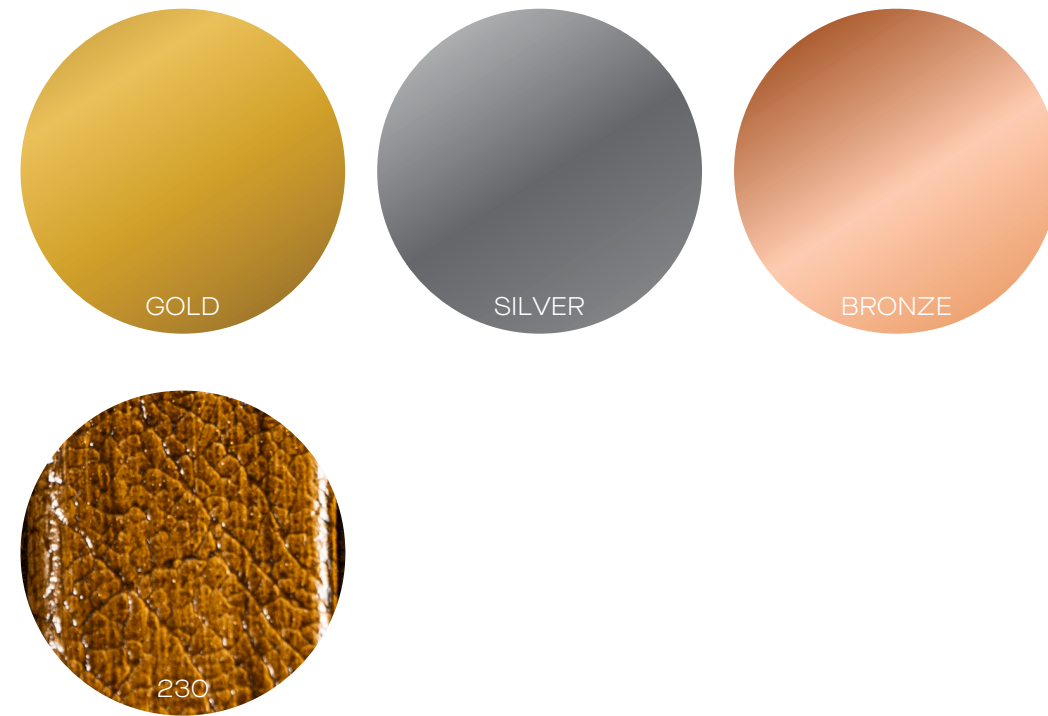

renklercolors