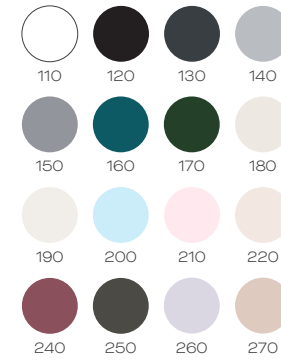

renkler
colors

GOLD

SILVER

BRONZE

MODEL A
200cm

MODEL B
100cm

125cm

MODEL A
200cm

MODEL B
100cm

125cm

VELLA

VELLA GOLD

MODEL A
200cm

MODEL A
200cm

MODEL B
100cm

125cm

renkler colors

MODEL B
100cm

125cm

renkler colors

MODEL A
200cm

125cm

renkler
colors

BAĞDAT

MODEL A
200cm

125cm

renkler
colors

SOFIA

MODEL A
200cm

ROMA

renkler
colors

DOHA